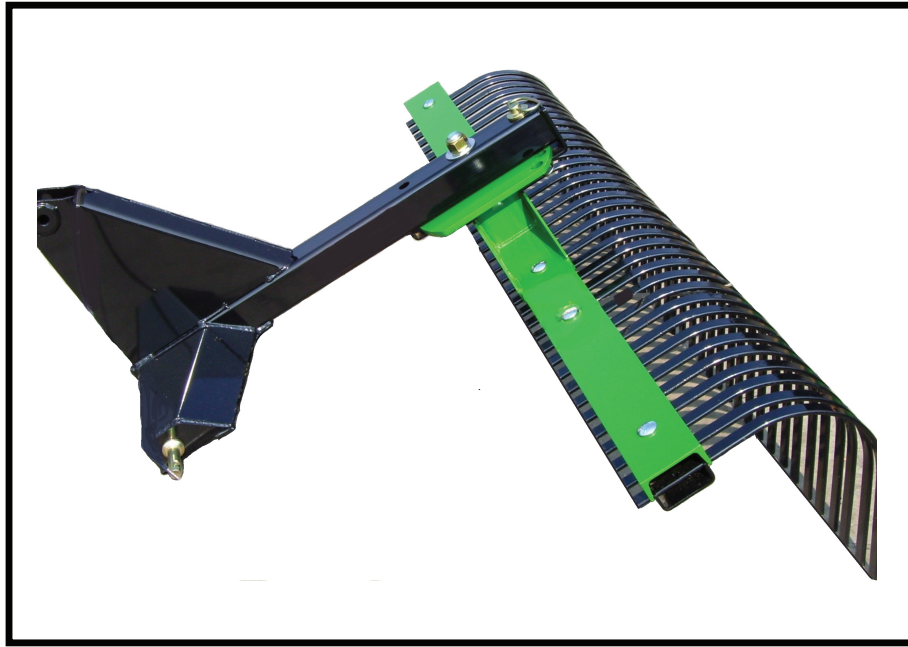

# Landscape Rake Standard Duty

Stock Color is Sundown Yellow

## FEATURES:

- Cat. 1 hitch
- High carbon teeth on 1" spacing
- Five forward and reverse angle settings
- Formed tine with lockable tine spacing
- 1" spacing between tines
- Reversible lift pins
- Powder coat tractor
- Quick Hitch Compatible
- Optional Equipment: gauge wheels, parking stand

## SPECIFICATIONS- Landscape Rake - Standard Duty

Model No.	LR200-60	LR200-72	LR200-84	LR200-96	LR999-01
Working Width	60"	72"	84"	96"	Optional Gauge
Tine Height	15"	15"	15"	15"	Wheels (pair)
Hitch	Cat. 1	Cat. 1	Cat. 1	Cat. 1	
Maximum Tractor HP	45	45	45	45	
Weight	195#	215#	235#	255#	